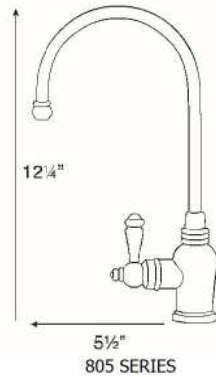

805 Series Point of Use Faucet

LONG REACH FAUCET

Chrome

Antique Bronze

Brushed Nickel

Oil Rubbed Bronze

Matte Black