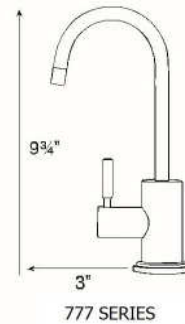

777 Series Point of Use Faucet

STANDARD FAUCET

Chrome

Antique Bronze

Brushed Nickel

Oil Rubbed Bronze

Matte Black

COLORS:

FAUCET ACCESSORIES:

3" Faucet Extension
Rebuild Kit
Hardware / install kit
3/8" Tubing Faucet
Adapter

FAUCET SPECIFICATIONS:

Material: Brass body with lead-free plastic interior
Operating Pressure: 5-85 psi
Operating Temperature: 34-120 degrees