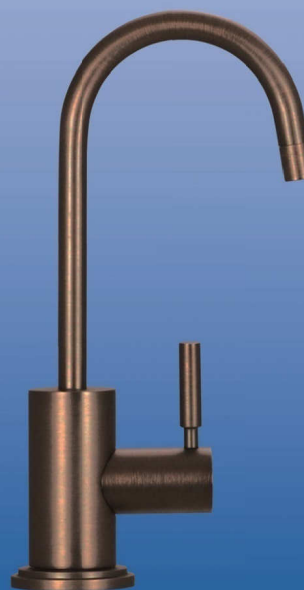

Most models certify to
ANSI, NSF 61 Section 9-G 

Neck swivels
360 degrees 

3" chrome plated
mounting shank 

Replaces most
brands of faucets 

705 Series

805 Series

777 Series

ULTIMA

Luxury Reverse Osmosis Drinking Faucets 

705 Series Point of Use Faucet

LONG REACH FAUCET

Chrome

Antique Bronze

Brushed Nickel

Oil Rubbed Bronze

805 Series Point of Use Faucet

LONG REACH FAUCET

Chrome

Antique Bronze

Brushed Nickel

Oil Rubbed Bronze

Matte Black

777 Series Point of Use Faucet

STANDARD FAUCET

Brushed
Nickel

Oil Rubbed
Bronze

Matte
Black

FAUCET ACCESSORIES:

3" Faucet Extension
Rebuild Kit
Hardware / install kit
3/8" Tubing Faucet
Adapter

FAUCET SPECIFICATIONS:

Material: Brass body with lead-free plastic interior
Operating Pressure: 5-85 psi
Operating Temperature: 34-120 degrees