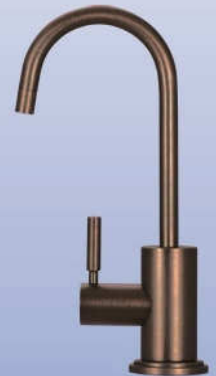

777 Series Point of Use Faucet

STANDARD FAUCET

Chrome

Antique Bronze

Brushed Nickel

Oil Rubbed Bronze

Matte Black

COLORS:

FAUCET ACCESSORIES:

3" Faucet Extension
Rebuild Kit
Hardware / install kit
3/8" Tubing Faucet
Adapter

FAUCET SPECIFICATIONS:

Material: Brass body with lead-free plastic interior
Operating Pressure: 5-85 psi
Operating Temperature: 34-120 degrees