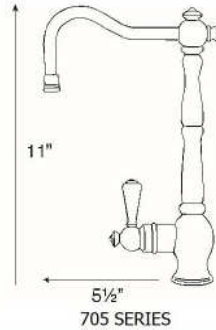

ULTIMA

Luxury Reverse Osmosis Drinking Faucets

705 Series Point of Use Faucet

LONG REACH FAUCET

Chrome

Antique Bronze

Brushed Nickel

Oil Rubbed Bronze